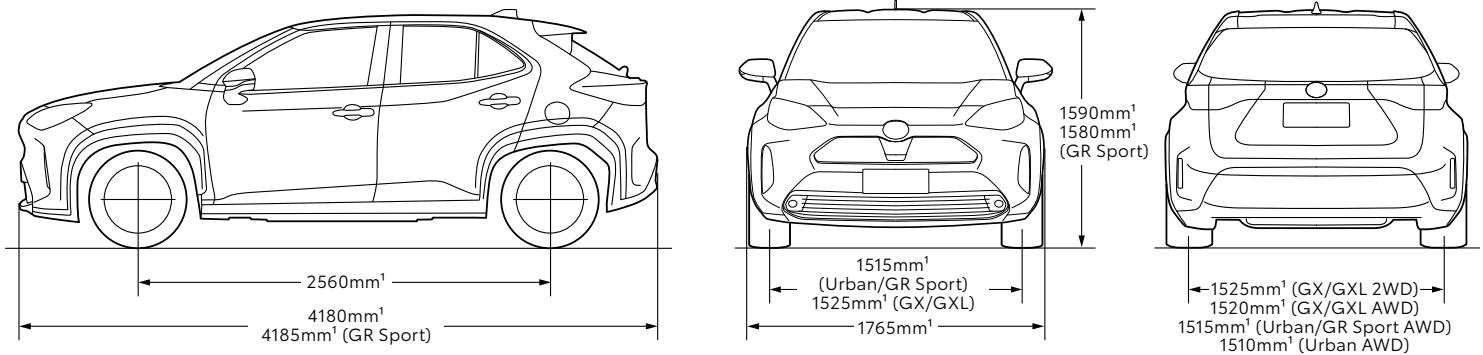

MECHANICAL SPECIFICATIONS		Petrol 2WD	Hybrid 2WD	Hybrid AWD
ENGINE	Engine code	M15A-FKS	M15A-FXE	M15A-FXE
	Description	1.5L 3-cylinder Petrol	1.5L 3-cylinder Hybrid	1.5L 3-cylinder Hybrid
	Max power (kW)	88kW	85kW (Combined Hybrid)	85kW (Combined Hybrid)
	Max torque (Nm) ²	145Nm	120Nm	120Nm
	CO ₂ emissions (combined g/km) ³	124	86	90
FUEL	Fuel economy ⁴ (combined)	5.4L/100km	3.8L/100km	4.0L/100km
	Recommended fuel octane rating	91	91	91
TRANSMISSION	Continuously Variable Transmission (Auto CVT)	•	•	•
BRAKES	Front	Ventilated disc brake		
	Rear	Solid disc brake		
	Brake control system	Anti-lock Braking System (ABS) with Vehicle Stability Control (VSC) and Brake Assist (BA)		
	Electronic Parking Brake	•	•	•
	Regenerative braking system		•	•
	Front and rear red brake calipers with GR Logo		GR Sport only	
SUSPENSION	Suspension	MacPherson strut type front suspension and Torsion Beam rear suspension		MacPherson strut type front suspension and 2-link Double Wishbone rear suspension
	Front and rear GR Sport suspension package		GR Sport only	
WEIGHTS AND CAPACITIES (APPROXIMATE)	Braked towing capacity ⁵ (kg)	1250	400 (excluding GR Sport)	400
	Unbraked towing capacity ⁵ (kg)	550	400 (excluding GR Sport)	400
	Vehicle kerb weight ¹ (kg)	1185 max	1235 max	1305 max
	Gross vehicle weight ¹ (kg)	1600	1650	1720
	Seating capacity	5	5	5
	Cargo capacity ¹ (VDA) (Max) (L)	390	390	314
	Fuel tank capacity ¹ (L)	42	36	36
WHEELS	Size	16" (GX and GXL) 18" (Urban)	16" (GX and GXL) 18" (Urban) 18" unique GR Sport wheels	16" (GX and GXL) 18" (Urban)
	Spare wheel	Temporary spare wheel	Temporary spare wheel	Tyre repair kit
EXTERIOR	LED Daytime Running Lamps	•	•	•
	Halogen headlamps	GX only	GX only	GX only
	LED headlamps	•	•	•
	Rear LED fog lamps	•	•	•
	Auto-electronically retractable door mirrors	•	•	•
INTERIOR	Leather accented steering wheel	•	•	•
	Steering wheel with GR logo		GR Sport only	
	Heated front seats	Urban	Urban	Urban
	Fabric seats	•	•	•
	Black Ultrasuede™ ⁶ with leather accented seats		GR Sport only	
	Front seat headrests with GR Logo		GR Sport only	
	Front and rear power operation windows	•	•	•
40:20:40 split fold rear seats	•	•	•	