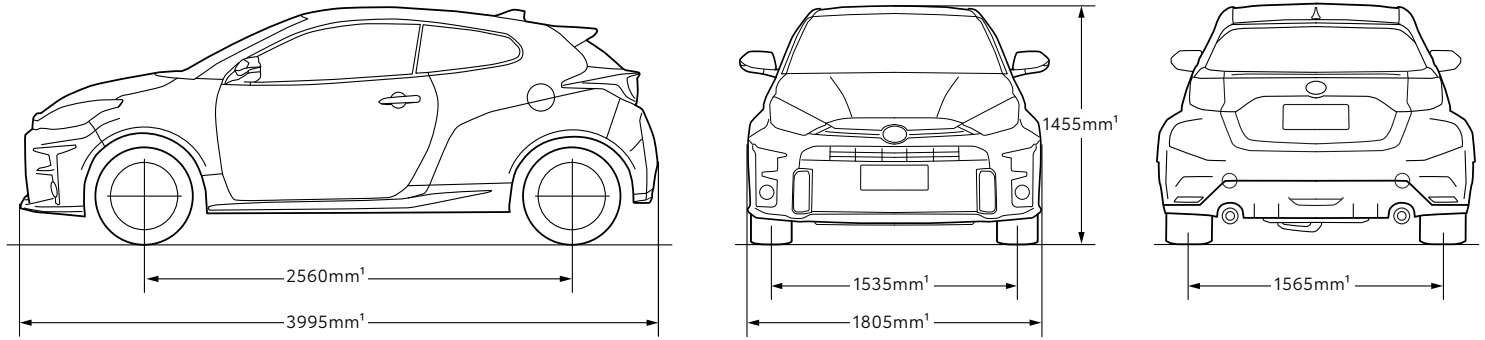

MECHANICAL SPECIFICATIONS		GR Yaris	Rallye Edition
ENGINE	Engine code	G16E-GTS	
	Description	1.6L 3-cylinder turbo charged AWD	
	Max power (kW)	200kW	
	Max torque (Nm) <sup>2</sup>	370Nm	
	CO <sub>2</sub> emissions <sup>3</sup> (combined g/km)	172	
FUEL	Fuel economy <sup>4</sup> (combined)	7.6L/100km	
	Recommended fuel octane rating	98	
DRIVE TRAIN	Transmission	Manual	
	1st gear transmission ratio	3.538	
	2nd gear transmission ratio	2.238	
	3rd gear transmission ratio	1.535	
	4th gear transmission ratio	1.162	
	5th gear transmission ratio	1.081	
	6th gear transmission ratio	0.902	
Final drive gear ratio	3.941 (1st-4th) / 3.350 (5th-6th, Rev)		
BRAKES	Front	Ventilated disc brake with fixed caliper 4-cylinder	
	Rear	Ventilated disc brake with fixed caliper 2-cylinder	
	Brake control system	Anti-lock Braking System (ABS) with Vehicle Stability Control (VSC) and Brake Assist (BA)	
SUSPENSION	MacPherson front and Wishbone rear	•	•
	High performance suspension		•
WEIGHTS AND CAPACITIES (APPROXIMATE)	Vehicle kerb weight <sup>1</sup> (kg)	1280min – 1320max	
	Gross vehicle weight <sup>1</sup> (kg)	1645	
	Seating capacity	4	
	Cargo capacity <sup>1</sup> (VDA) (Max)	141	
	Fuel tank capacity <sup>1</sup> (L)	50	
WHEELS	Design and size	ENKEI™, <sup>5</sup> made 18" alloy wheels	BBS made 18" forged alloy wheels
	Tyres	225/40ZR18 – DUNLOP® <sup>5</sup> SP SPORT MAXX 050	225/40R18-MICHELIN™, <sup>5</sup> PILOT SPORT 4S
	Spare wheel	Repair kit	